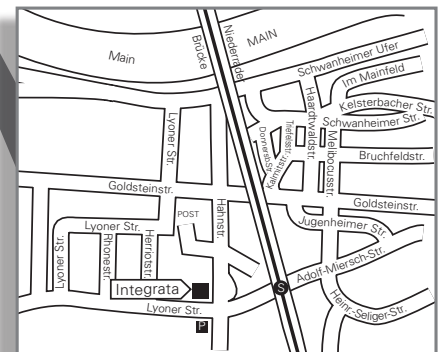

Directions to Integrata AG Frankfurt

Integrata AG
Hahnstraße 70, 6. OG
60528 Frankfurt
Tel. 069 66307-100
Fax 069 66307-333

By Air

From Frankfurt Airport:

By Taxi:

By taxi: Approx. 15 minutes

By train (S-Bahn):

Take the S8 or S9 to Frankfurt Main Station (Hauptbahnhof). Get out at the station Niederrad. From the station walk along Lyoner Strasse towards the office buildings (Bürostadt) to the first junction. Lyoner Stern is across the road.

By Train

From Frankfurt Main Station (Hauptbahnhof)

By taxi: Approx. 15 minutes

By train (S-Bahn)

Take the S8 or S9 to Mainz/Wiesbaden or Airport or the S7 to Riedstadt. Get out at the station Niederrad. From the station walk along Lyoner Strasse towards the office buildings to the first junction. Lyoner Stern is across the road.

Take the A5 until the exit Niederrad.

From Cologne/Würzburg

Take the A3 to the junction Frankfurter Kreuz, then take the A5 to Kassel. Leave the A5 at the exit Niederrad.

From the Exit Niederrad

Turn right towards Bürostadt Niederrad. Turn right at the first traffic lights, left at the next traffic lights and right at the following traffic lights. You are now in Hahnstasse. Parking is described below. Directions to parking facilities see on the right side.