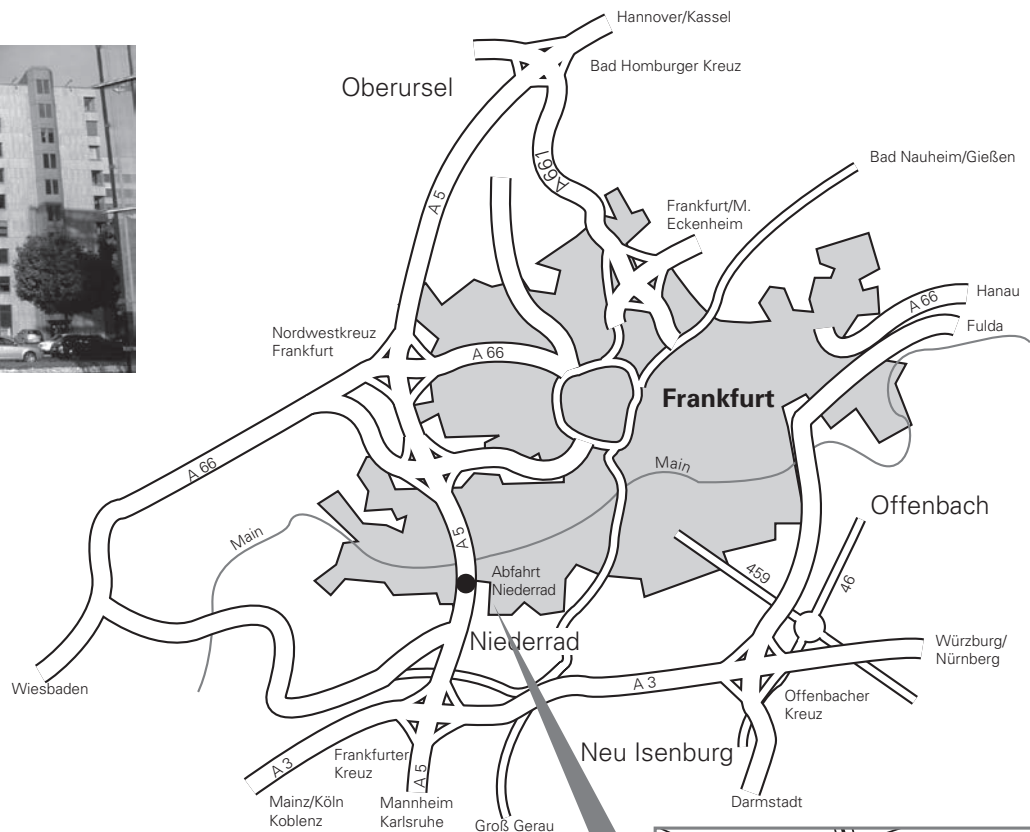

By Air

From Frankfurt Airport:

By Taxi:

By taxi: Approx. 15 minutes

By train (S-Bahn):

Take the S8 or S9 to Frankfurt Main Station (Hauptbahnhof). Get out at the station Niederrad. From the station walk along Lyoner Strasse towards the office buildings (Bürostadt) to the first junction. Lyoner Stern is across the road.

By Train

From Frankfurt Main Station (Hauptbahnhof)

By taxi: Approx. 15 minutes

By train (S-Bahn)

Take the S8 or S9 to Mainz/Wiesbaden or Airport or the S7 to Riedstadt. Get out at the station Niederrad. From the station walk along Lyoner Strasse towards the office buildings to the first junction. Lyoner Stern is across the road.

By Car

From Hannover/Kassel

Drive along the A5 to the Exit Frankfurter Kreuz. Change to the A3 to Würzburg and directly take the next exit to the A5 to Kassel. Leave the A5 at the exit Niederrad.

From Basel/Stuttgart

Take the A5 until the exit Niederrad.

From Cologne/Würzburg

Take the A3 to the junction Frankfurter Kreuz, then take the A5 to Kassel. Leave the A5 at the exit Niederrad.

From the Exit Niederrad

Turn right towards Bürostadt Niederrad. Turn right at the first traffic lights, left at the next traffic lights and right at the following traffic lights. You are now in Hahnstasse. Parking is described below. Directions to parking facilities see on the right side.

The Integrata Training Centre is in the Lyoner Stern building in Bürostadt Niederrad.

Lyoner Stern is at the junction of Hahnstrasse and Lyoner Strasse.

Parking: Free parking is available behind the ARAL petrol station (approx. 200m) which is opposite our offices. However, we recommend using public transport as parking spaces are very limited.

Important Notice: all parking spaces at our offices are reserved. If you park here, your car may be impounded.